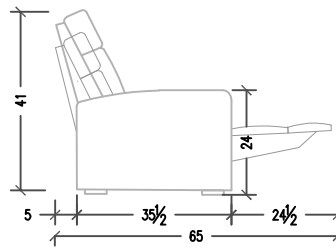

CHRISTY CHAIR

CHAISE

We recommend that the Minimum distance between rows is 84" from back of chair to back of chair

Average Weight
Chair: 100 lbs
Arm: 25 lbs
Console: 35 lbs

ALL MEASUREMENTS ARE APPROXIMATE AND SUBJECT TO CHANGE WITHOUT NOTICE. DUPLICATION IN WHOLE OR IN PART WITHOUT WRITTEN CONSENT IS PROHIBITED. COPYRIGHT 1998-2011 ACOUSTIC INNOVATIONS INC.