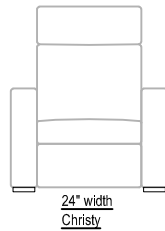

CHRISTY CHAIR

CHAISE

We recommend that the Minimum distance between rows is 84" from back of chair to back of chair

Average Weight
Chair: 100 lbs
Arm: 25 lbs
Console: 35 lbs

ALL MEASUREMENTS ARE APPROXIMATE AND SUBJECT TO CHANGE WITHOUT NOTICE. DUPLICATION IN WHOLE OR IN PART WITHOUT WRITTEN CONSENT IS PROHIBITED. COPYRIGHT 1998-2011 ACOUSTIC INNOVATIONS INC.