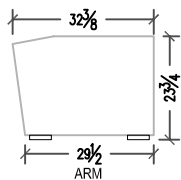

CHRISTY CHAIR

CHAISE

We recommend that the Minimum distance between rows is 84" from back of chair to back of chair

Average Weight
Chair: 100 lbs
Arm: 25 lbs
Console: 35 lbs

ALL MEASUREMENTS ARE APPROXIMATE AND SUBJECT TO CHANGE WITHOUT NOTICE. DUPLICATION IN WHOLE OR IN PART WITHOUT WRITTEN CONSENT IS PROHIBITED. COPYRIGHT 1998-2011 ACOUSTIC INNOVATIONS INC.