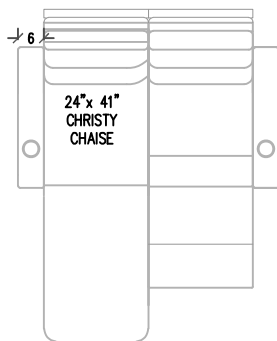

CHRISTY CHAIR

CHAISE

We recommend that the Minimum distance between rows is 84" from back of chair to back of chair

Average Weight
Chair: 100 lbs
Arm: 25 lbs
Console: 35 lbs

ALL MEASUREMENTS ARE APPROXIMATE AND SUBJECT TO CHANGE WITHOUT NOTICE. DUPLICATION IN WHOLE OR IN PART WITHOUT WRITTEN CONSENT IS PROHIBITED. COPYRIGHT 1998-2011 ACOUSTIC INNOVATIONS INC.