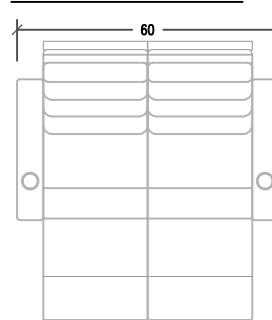

CHRISTY CHAIR

CHAISE

We recommend that the Minimum distance between rows is 84" from back of chair to back of chair

Average Weight
Chair: 100 lbs
Arm: 25 lbs
Console: 35 lbs

ALL MEASUREMENTS ARE APPROXIMATE AND SUBJECT TO CHANGE WITHOUT NOTICE. DUPLICATION IN WHOLE OR IN PART WITHOUT WRITTEN CONSENT IS PROHIBITED. COPYRIGHT 1998-2011 ACOUSTIC INNOVATIONS INC.