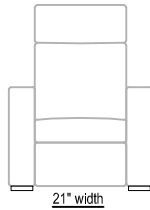

CHRISTY CHAIR

CHAISE

We recommend that the Minimum distance between rows is 84" from back of chair to back of chair

Average Weight
Chair: 100 lbs
Arm: 25 lbs
Console: 35 lbs

ALL MEASUREMENTS ARE APPROXIMATE AND SUBJECT TO CHANGE WITHOUT NOTICE. DUPLICATION IN WHOLE OR IN PART WITHOUT WRITTEN CONSENT IS PROHIBITED. COPYRIGHT 1998-2011 ACOUSTIC INNOVATIONS INC.