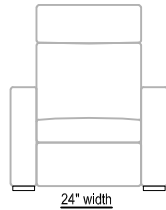

CHRISTY CHAIR

CHAISE

We recommend that the Minimum distance between rows is 84" from back of chair to back of chair

Average Weight
Chair: 100 lbs
Arm: 25 lbs
Console: 35 lbs

ALL MEASUREMENTS ARE APPROXIMATE AND SUBJECT TO CHANGE WITHOUT NOTICE. DUPLICATION IN WHOLE OR IN PART WITHOUT WRITTEN CONSENT IS PROHIBITED. COPYRIGHT 1998-2011 ACOUSTIC INNOVATIONS INC.