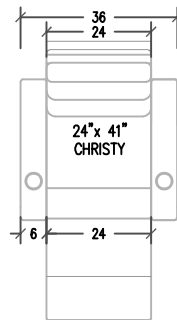

CHRISTY CHAIR

CHAISE

We recommend that the Minimum distance between rows is 84" from back of chair to back of chair

Average Weight
Chair: 100 lbs
Arm: 25 lbs
Console: 35 lbs

ALL MEASUREMENTS ARE APPROXIMATE AND SUBJECT TO CHANGE WITHOUT NOTICE. DUPLICATION IN WHOLE OR IN PART WITHOUT WRITTEN CONSENT IS PROHIBITED. COPYRIGHT 1998-2011 ACOUSTIC INNOVATIONS INC.