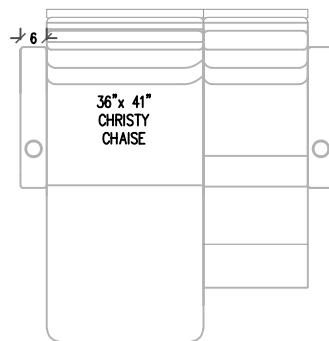

CHRISTY CHAIR

CHAISE

We recommend that the Minimum distance between rows is 84" from back of chair to back of chair

Average Weight
Chair: 100 lbs
Arm: 25 lbs
Console: 35 lbs

ALL MEASUREMENTS ARE APPROXIMATE AND SUBJECT TO CHANGE WITHOUT NOTICE. DUPLICATION IN WHOLE OR IN PART WITHOUT WRITTEN CONSENT IS PROHIBITED. COPYRIGHT 1998-2011 ACOUSTIC INNOVATIONS INC.