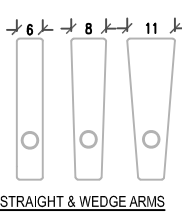

CHRISTY CHAIR

CHAISE

We recommend that the Minimum distance between rows is 84" from back of chair to back of chair

Average Weight
Chair: 100 lbs
Arm: 25 lbs
Console: 35 lbs

ALL MEASUREMENTS ARE APPROXIMATE AND SUBJECT TO CHANGE WITHOUT NOTICE. DUPLICATION IN WHOLE OR IN PART WITHOUT WRITTEN CONSENT IS PROHIBITED. COPYRIGHT 1998-2011 ACOUSTIC INNOVATIONS INC.