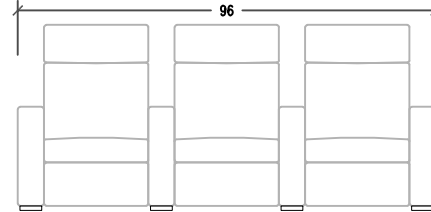

CHRISTY CHAIR

CHAISE

We recommend that the Minimum distance between rows is 84" from back of chair to back of chair

Average Weight
Chair: 100 lbs
Arm: 25 lbs
Console: 35 lbs

ALL MEASUREMENTS ARE APPROXIMATE AND SUBJECT TO CHANGE WITHOUT NOTICE. DUPLICATION IN WHOLE OR IN PART WITHOUT WRITTEN CONSENT IS PROHIBITED. COPYRIGHT 1998-2011 ACOUSTIC INNOVATIONS INC.