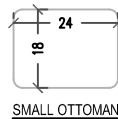

CHRISTY CHAIR

CHAISE

We recommend that the Minimum distance between rows is 84" from back of chair to back of chair

Average Weight
Chair: 100 lbs
Arm: 25 lbs
Console: 35 lbs

ALL MEASUREMENTS ARE APPROXIMATE AND SUBJECT TO CHANGE WITHOUT NOTICE. DUPLICATION IN WHOLE OR IN PART WITHOUT WRITTEN CONSENT IS PROHIBITED. COPYRIGHT 1998-2011 ACOUSTIC INNOVATIONS INC.