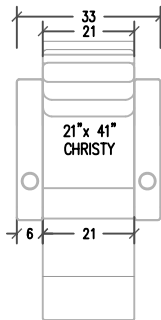

CHRISTY CHAIR

CHAISE

We recommend that the Minimum distance between rows is 84" from back of chair to back of chair

Average Weight
Chair: 100 lbs
Arm: 25 lbs
Console: 35 lbs

ALL MEASUREMENTS ARE APPROXIMATE AND SUBJECT TO CHANGE WITHOUT NOTICE. DUPLICATION IN WHOLE OR IN PART WITHOUT WRITTEN CONSENT IS PROHIBITED. COPYRIGHT 1998-2011 ACOUSTIC INNOVATIONS INC.