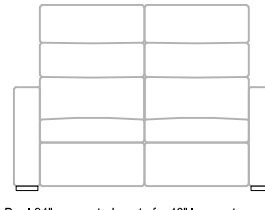

CHRISTY CHAIR

CHAISE

We recommend that the Minimum distance between rows is 84" from back of chair to back of chair

Average Weight
Chair: 100 lbs
Arm: 25 lbs
Console: 35 lbs

ALL MEASUREMENTS ARE APPROXIMATE AND SUBJECT TO CHANGE WITHOUT NOTICE. DUPLICATION IN WHOLE OR IN PART WITHOUT WRITTEN CONSENT IS PROHIBITED. COPYRIGHT 1998-2011 ACOUSTIC INNOVATIONS INC.