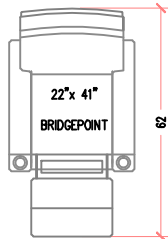

SIDE VIEW OF BRIDGEPOINT ARM

BRIDGEPOINT

**LARGE OTTOMAN
(OPTIONAL PULLOUT BED)**

SMALL OTTOMAN

We recommend that the Minimum distance between rows is 84" from back of chair to back of chair

ALL MEASUREMENTS ARE APPROXIMATE AND SUBJECT TO CHANGE WITHOUT NOTICE. DUPLICATION IN WHOLE OR IN PART WITHOUT WRITTEN CONSENT IS PROHIBITED. COPYRIGHT 2007 ACOUSTIC INNOVATIONS INC.