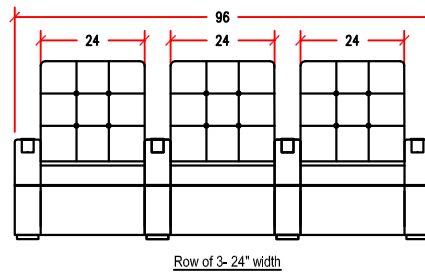

THE HUMPHREY CHAIR

We recommend that the Minimum distance between rows is 84" from back of chair to back of chair

Average Weight Chair: 100 lbs Arm: 25 lbs Console: 35 lbs