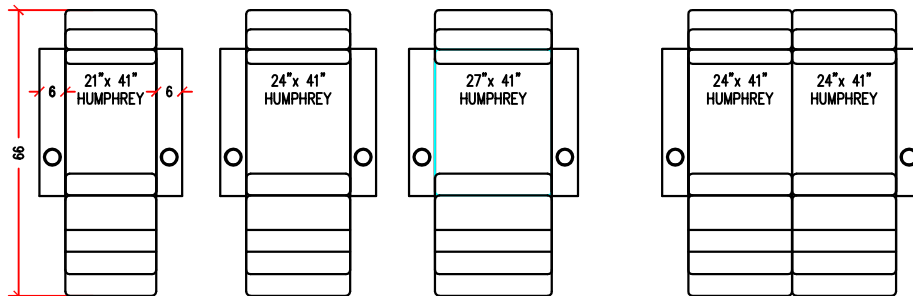

THE HUMPHREY CHAIR

We recommend that the Minimum distance between rows is 84" from back of chair to back of chair

Average Weight Chair: 100 lbs Arm: 25 lbs Console: 35 lbs