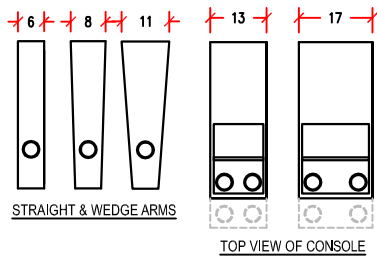

THE HUMPHREY CHAIR

We recommend that the Minimum distance between rows is 84" from back of chair to back of chair

Average Weight Chair: 100 lbs Arm: 25 lbs Console: 35 lbs