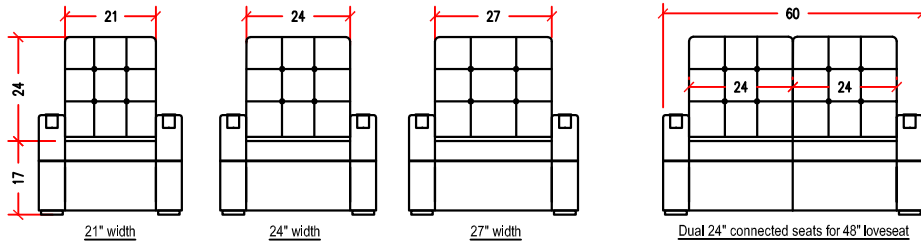

THE HUMPHREY CHAIR

We recommend that the Minimum distance between rows is 84" from back of chair to back of chair

Average Weight Chair: 100 lbs Arm: 25 lbs Console: 35 lbs