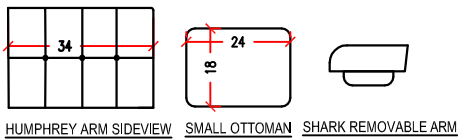

THE HUMPHREY CHAIR

We recommend that the Minimum distance between rows is 84" from back of chair to back of chair

Average Weight Chair: 100 lbs Arm: 25 lbs Console: 35 lbs