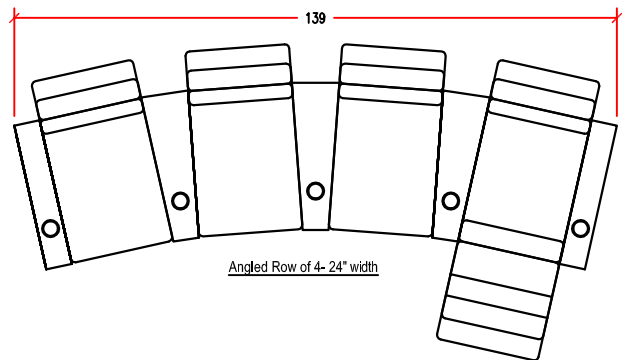

THE HUMPHREY CHAIR

We recommend that the Minimum distance between rows is 84" from back of chair to back of chair

Average Weight Chair: 100 lbs Arm: 25 lbs Console: 35 lbs