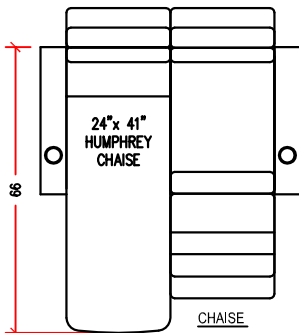

THE HUMPHREY CHAIR

We recommend that the Minimum distance between rows is 84" from back of chair to back of chair

Average Weight Chair: 100 lbs Arm: 25 lbs Console: 35 lbs