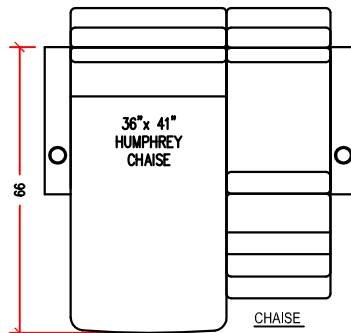

THE HUMPHREY CHAIR

We recommend that the Minimum distance between rows is 84" from back of chair to back of chair

Average Weight Chair: 100 lbs Arm: 25 lbs Console: 35 lbs