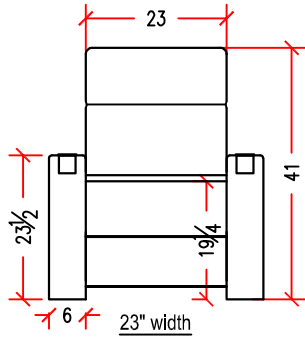

PROLOUNGER CHAIR

STRAIGHT & WEDGE ARMS

POWER
RECLINE
STANDARD

We recommend that the Minimum distance between rows is 84" from back of chair to back of chair

Average Weight Chair: 60 lbs Arm: 25 lbs

ALL MEASUREMENTS ARE APPROXIMATE AND SUBJECT TO CHANGE WITHOUT NOTICE. DUPLICATION IN WHOLE OR IN PART WITHOUT WRITTEN CONSENT IS PROHIBITED.