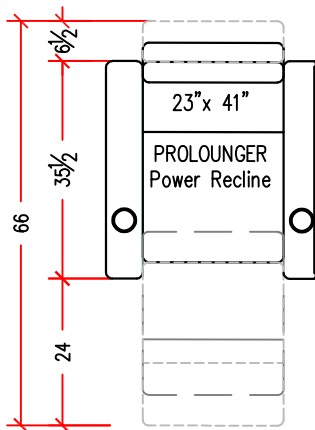

PROLOUNGER CHAIR

STRAIGHT & WEDGE ARMS

POWER
RECLINE
STANDARD

We recommend that the Minimum distance between rows is 84" from back of chair to back of chair

Average Weight Chair: 60 lbs Arm: 25 lbs

ALL MEASUREMENTS ARE APPROXIMATE AND SUBJECT TO CHANGE WITHOUT NOTICE. DUPLICATION IN WHOLE OR IN PART WITHOUT WRITTEN CONSENT IS PROHIBITED.