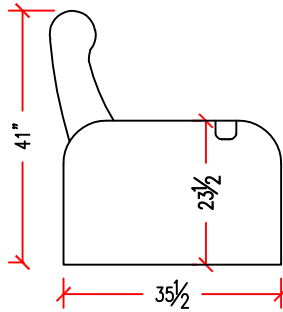

PROLOUNGER CHAIR

STRAIGHT & WEDGE ARMS

POWER
RECLINE
STANDARD

We recommend that the Minimum distance between rows is 84" from back of chair to back of chair

Average Weight Chair: 60 lbs Arm: 25 lbs

ALL MEASUREMENTS ARE APPROXIMATE AND SUBJECT TO CHANGE WITHOUT NOTICE. DUPLICATION IN WHOLE OR IN PART WITHOUT WRITTEN CONSENT IS PROHIBITED.