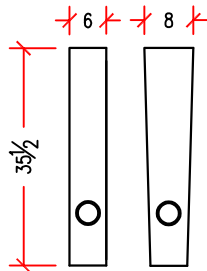

PROLOUNGER CHAIR

STRAIGHT & WEDGE ARMS

POWER
RECLINE
STANDARD

We recommend that the Minimum distance between rows is 84" from back of chair to back of chair

Average Weight Chair: 60 lbs Arm: 25 lbs

ALL MEASUREMENTS ARE APPROXIMATE AND SUBJECT TO CHANGE WITHOUT NOTICE. DUPLICATION IN WHOLE OR IN PART WITHOUT WRITTEN CONSENT IS PROHIBITED.