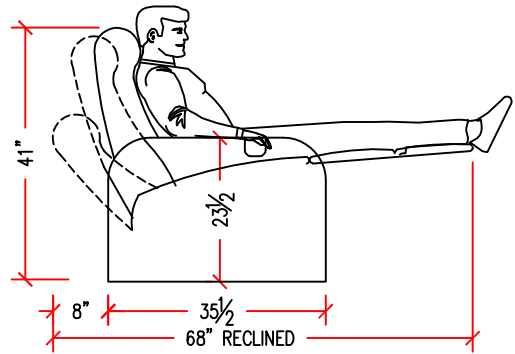

PROLOUNGER CHAIR

STRAIGHT & WEDGE ARMS

POWER
RECLINE
STANDARD

We recommend that the Minimum distance between rows is 84" from back of chair to back of chair

Average Weight Chair: 60 lbs Arm: 25 lbs

ALL MEASUREMENTS ARE APPROXIMATE AND SUBJECT TO CHANGE WITHOUT NOTICE. DUPLICATION IN WHOLE OR IN PART WITHOUT WRITTEN CONSENT IS PROHIBITED.