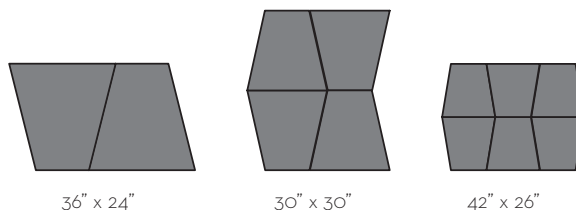

WALLSCAPES

PRICE GUIDE

WallScapes are sold as a CLUSTER. Clusters overall area vary depending on WallScape size and shape. Illustrated below are some of the cluster dimensions straight out of the box. Plan accordingly for your unique installation.

Hexa

Trapa

Pisa

Pyra