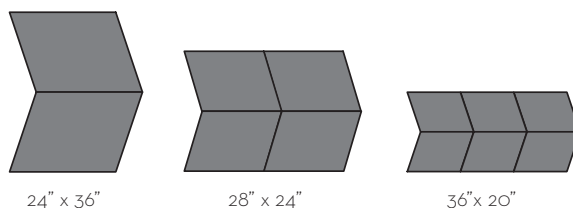

WALLSCAPES

PRICE GUIDE

WallScapes are sold as a CLUSTER. Clusters overall area vary depending on WallScape size and shape. Illustrated below are some of the cluster dimensions straight out of the box. Plan accordingly for your unique installation.

Hexa

Trapa

Pisa

Pyra