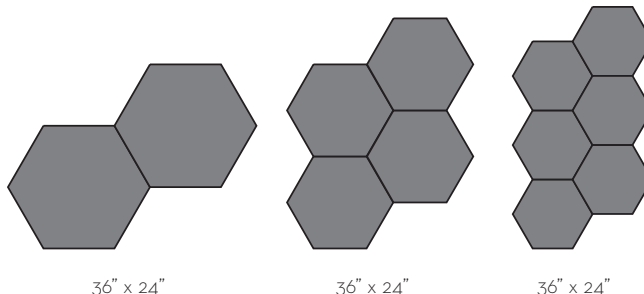

WALLSCAPES

PRICE GUIDE

WallScapes are sold as a CLUSTER. Clusters overall area vary depending on WallScape size and shape. Illustrated below are some of the cluster dimensions straight out of the box. Plan accordingly for your unique installation.

Hexa